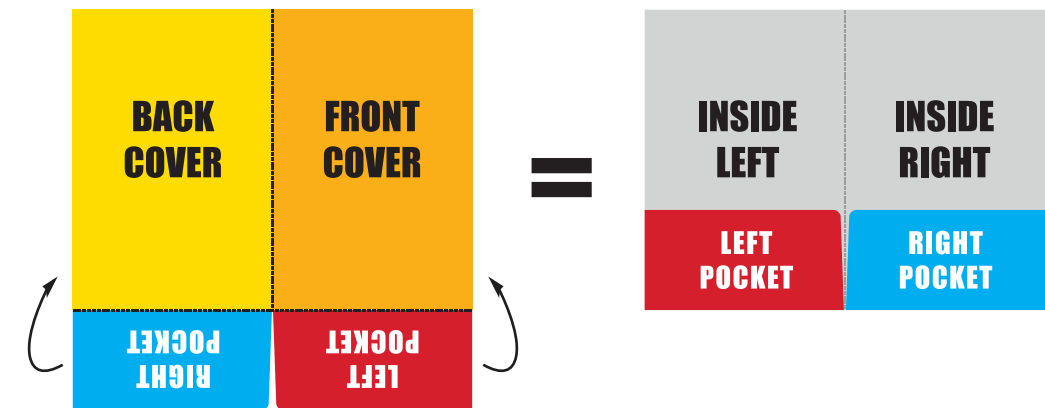

BACK COVER

FRONT COVER

Bleed Area:

To avoid white borders you must extend your artwork past the cut line to the orange edge of this template. Standard bleed area is 1/8" (0.125")

Cut Line:

Product will cut on this line to finished size.

Safe Area:

Keep all important design elements inside the green line.

Fold Line: - - - - -

Folder will fold on - - - - - lines to finished size.

Important!

Don't forget to delete all template elements before submitting files.

Print Size: 18.25" x 18.75"

Final Size: 9" x 14.5"

POCKETS FOLD UP TOWARDS THE INSIDE OF THE FOLDER

-ARTWORK ON POCKET MUST BE UPSIDE DOWN-

-ARTWORK ON POCKET MUST BE UPSIDE DOWN-

HORIZONTAL BC SLIT

HORIZONTAL BC SLIT

HORIZONTAL BC SLIT

HORIZONTAL BC SLIT

RIGHT INSIDE POCKET

LEFT INSIDE POCKET