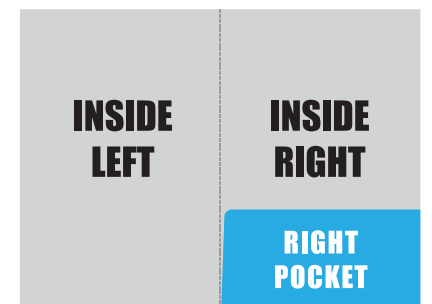

INSIDE LEFT

INSIDE RIGHT

Bleed Area:

To avoid white borders you must extend your artwork past the cut line to the orange edge of this template. Standard bleed area is 1/8" (0.125")

Cut Line:

Product will cut on this line to finished size.

Safe Area:

Keep all important design elements inside the green line.

Fold Line: - - - - -

Folder will fold on - - - - lines to finished size.

Important!

Don't forget to delete all template elements before submitting files.

Print Size: 12.25" x 12.5"

Final Size: 6" x 9"

**POCKET FOLDS UP TOWARDS
THE INSIDE OF THE FOLDER**