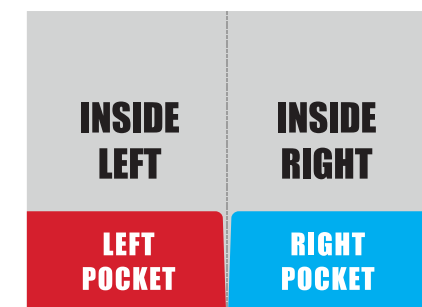

# INSIDE RIGHT

**Bleed Area:**

To avoid white borders you must extend your artwork past the cut line to the orange edge of this template. Standard bleed area is 1/8" (0.125")

**Cut Line:**

Product will cut on this line to finished size.

**Safe Area:**

Keep all important design elements inside the green line.

**Fold Line: - - - - -**

Folder will fold on - - - - lines to finished size.

**Important!**

Don't forget to delete all template elements before submitting files.

Print Size: 18.25" x 16.25"

Final Size: 9" x 12"

**POCKETS FOLD UP TOWARDS  
THE INSIDE OF THE FOLDER**