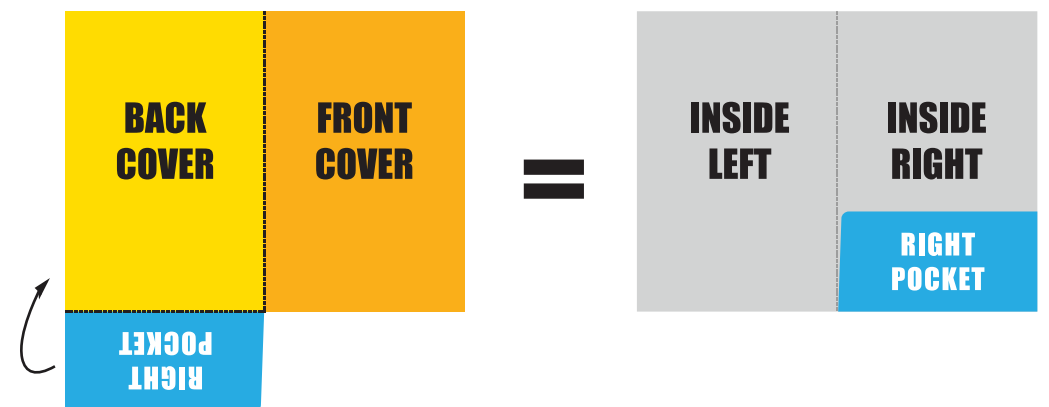

BACK COVER

FRONT COVER

Bleed Area:

To avoid white borders you must extend your artwork past the cut line to the orange edge of this template. Standard bleed area is 1/8" (0.125")

Cut Line:

Product will cut on this line to finished size.

Safe Area:

Keep all important design elements inside the green line.

Fold Line: - - - - -

Folder will fold on - - - - lines to finished size.

Important!

Don't forget to delete all template elements before submitting files.

Print Size: 12.25" x 12.5"

Final Size: 6" x 9"

POCKET FOLDS UP TOWARDS THE INSIDE OF THE FOLDER

RIGHT INSIDE POCKET

-ARTWORK ON POCKET MUST BE UPSIDE DOWN-

HORIZONTAL BC SLIT

HORIZONTAL BC SLIT