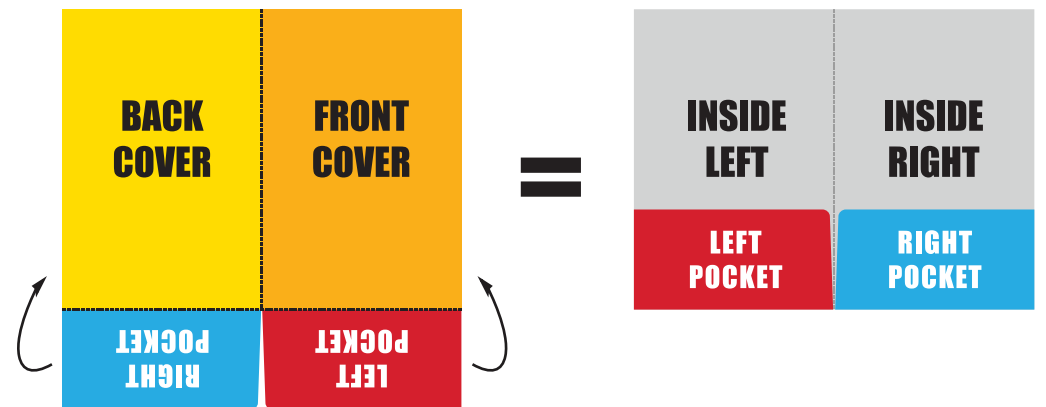

BACK COVER

FRONT COVER

Bleed Area:

To avoid white borders you must extend your artwork past the cut line to the orange edge of this template. Standard bleed area is 1/8" (0.125")

Cut Line:

Product will cut on this line to finished size.

Safe Area:

Keep all important design elements inside the green line.

Fold Line: -----

Folder will fold on ----- lines to finished size.

Important!

Don't forget to delete all template elements before submitting files.

Print Size: 12.25" x 12.5"

Final Size: 6" x 9"

POCKETS FOLD UP TOWARDS THE INSIDE OF THE FOLDER

RIGHT INSIDE POCKET

-ARTWORK ON POCKET MUST BE UPSIDE DOWN-

HORIZONTAL BC SLIT

HORIZONTAL BC SLIT

-ARTWORK ON POCKET MUST BE UPSIDE DOWN-

HORIZONTAL BC SLIT

HORIZONTAL BC SLIT

LEFT INSIDE POCKET