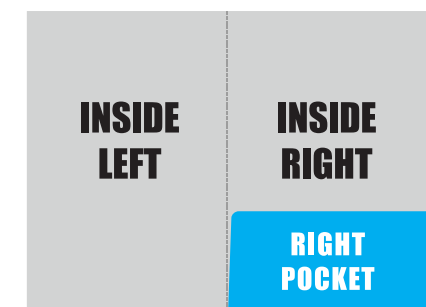

INSIDE LEFT

INSIDE RIGHT

Bleed Area:

To avoid white borders you must extend your artwork past the cut line to the orange edge of this template. Standard bleed area is 1/8" (0.125")

Cut Line:

Product will cut on this line to finished size.

Safe Area:

Keep all important design elements inside the green line.

Fold Line: - - - - -

Folder will fold on - - - - lines to finished size.

Important!

Don't forget to delete all template elements before submitting files.

Print Size: 18.25" x 16.25"

Final Size: 9" x 12"

**POCKET FOLDS UP TOWARDS
THE INSIDE OF THE FOLDER**