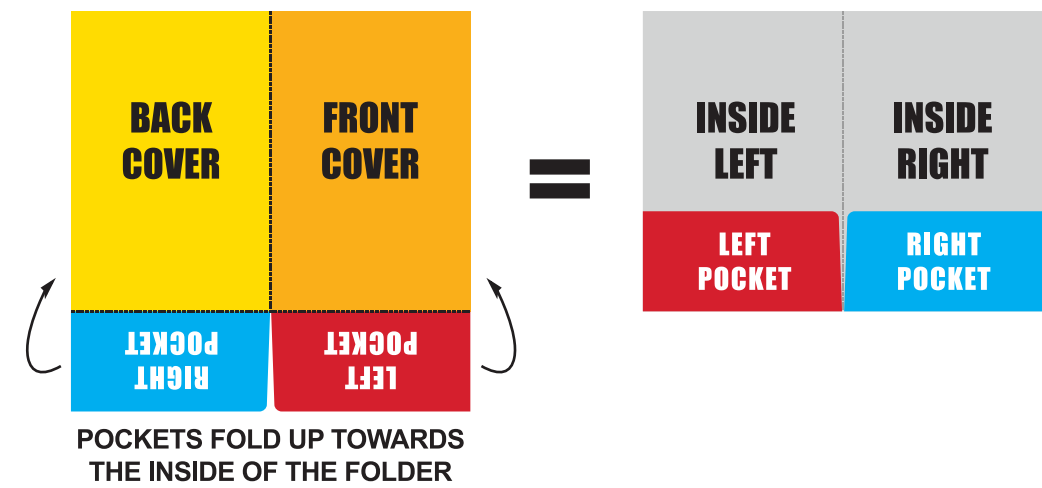

# FRONT COVER

**Bleed Area:**

To avoid white borders you must extend your artwork past the cut line to the orange edge of this template. Standard bleed area is 1/8" (0.125")

**Cut Line:**

Product will cut on this line to finished size.

**Safe Area:**

Keep all important design elements inside the green line.

**Fold Line: - - - - -**

Folder will fold on - - - - lines to finished size.

**Important!**

Don't forget to delete all template elements before submitting files.

Print Size: 18.25" x 16.25"

Final Size: 9" x 12"

-ARTWORK ON POCKET MUST BE UPSIDE DOWN-

-ARTWORK ON POCKET MUST BE UPSIDE DOWN-

RIGHT INSIDE POCKET

LEFT INSIDE POCKET

HORIZONTAL BC SLIT

HORIZONTAL BC SLIT