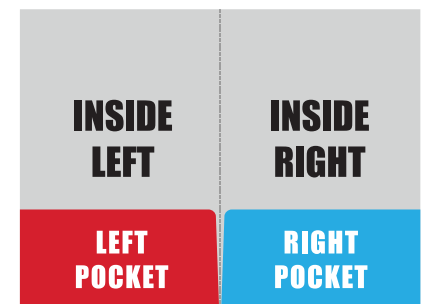

# INSIDE RIGHT

**Bleed Area:**

To avoid white borders you must extend your artwork past the cut line to the orange edge of this template. Standard bleed area is 1/8" (0.125")

**Cut Line:**

Product will cut on this line to finished size.

**Safe Area:**

Keep all important design elements inside the green line.

**Fold Line: - - - - -**

Folder will fold on - - - - lines to finished size.

**Important!**

Don't forget to delete all template elements before submitting files.

Print Size: 12.25" x 12.5"

Final Size: 6" x 9"

**POCKETS FOLD UP TOWARDS  
THE INSIDE OF THE FOLDER**